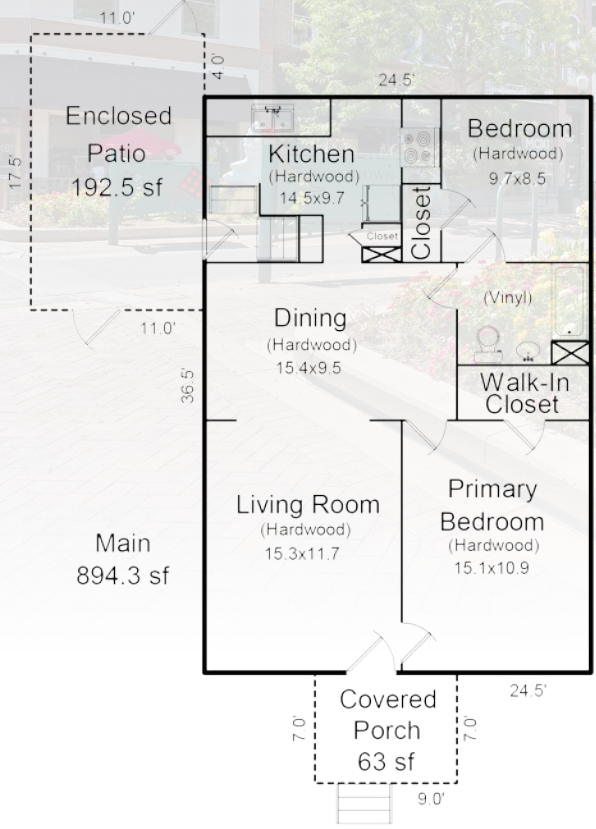

607 13th Ave
Greeley, Colorado

\$275,000

Two Bedrooms • One Bathroom • Unfinished Basement

This adorable early 1900s home is full of charm and character throughout and priced right with loads of potential!

The main level of the home offers beautiful interior paint colors and a wonderful layout with high ceilings, which make it feel *more open and spacious*

True to the era of the home, the living and dining rooms are connected with a beautiful cased opening and custom built-ins with *real hardwood flooring*

607 13th Ave
 Greeley, CO 80631
 Total SF: 894
 Total Finished SF: 894
 Main Level SF: 894
 Finished w/o Basement SF: 894
 Total Basement: 0
 Finished Basement: 0%

DETAILS

Built in 1909
 Forced Air Heating | Central A/C