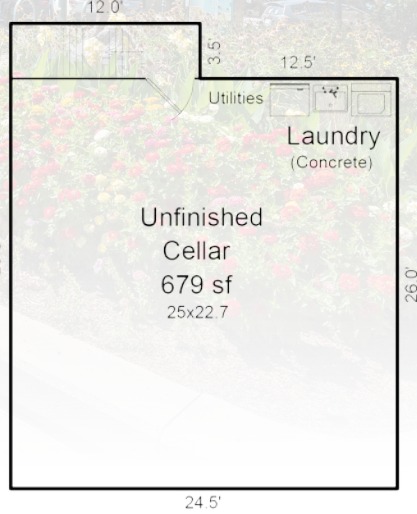

607 13th Ave
Greeley, Colorado

\$275,000

Two Bedrooms • One Bathroom • Unfinished Basement

This adorable early 1900s home is full of charm and character throughout and priced right with loads of potential!

607 13th Ave
 Greeley, CO 80631
 Total SF: 894
 Total Finished SF: 894
 Main Level SF: 894
 Finished w/o Basement SF: 894
 Total Basement: 0
 Finished Basement: 0%

DETAILS

Built in 1909
 Forced Air Heating | Central A/C