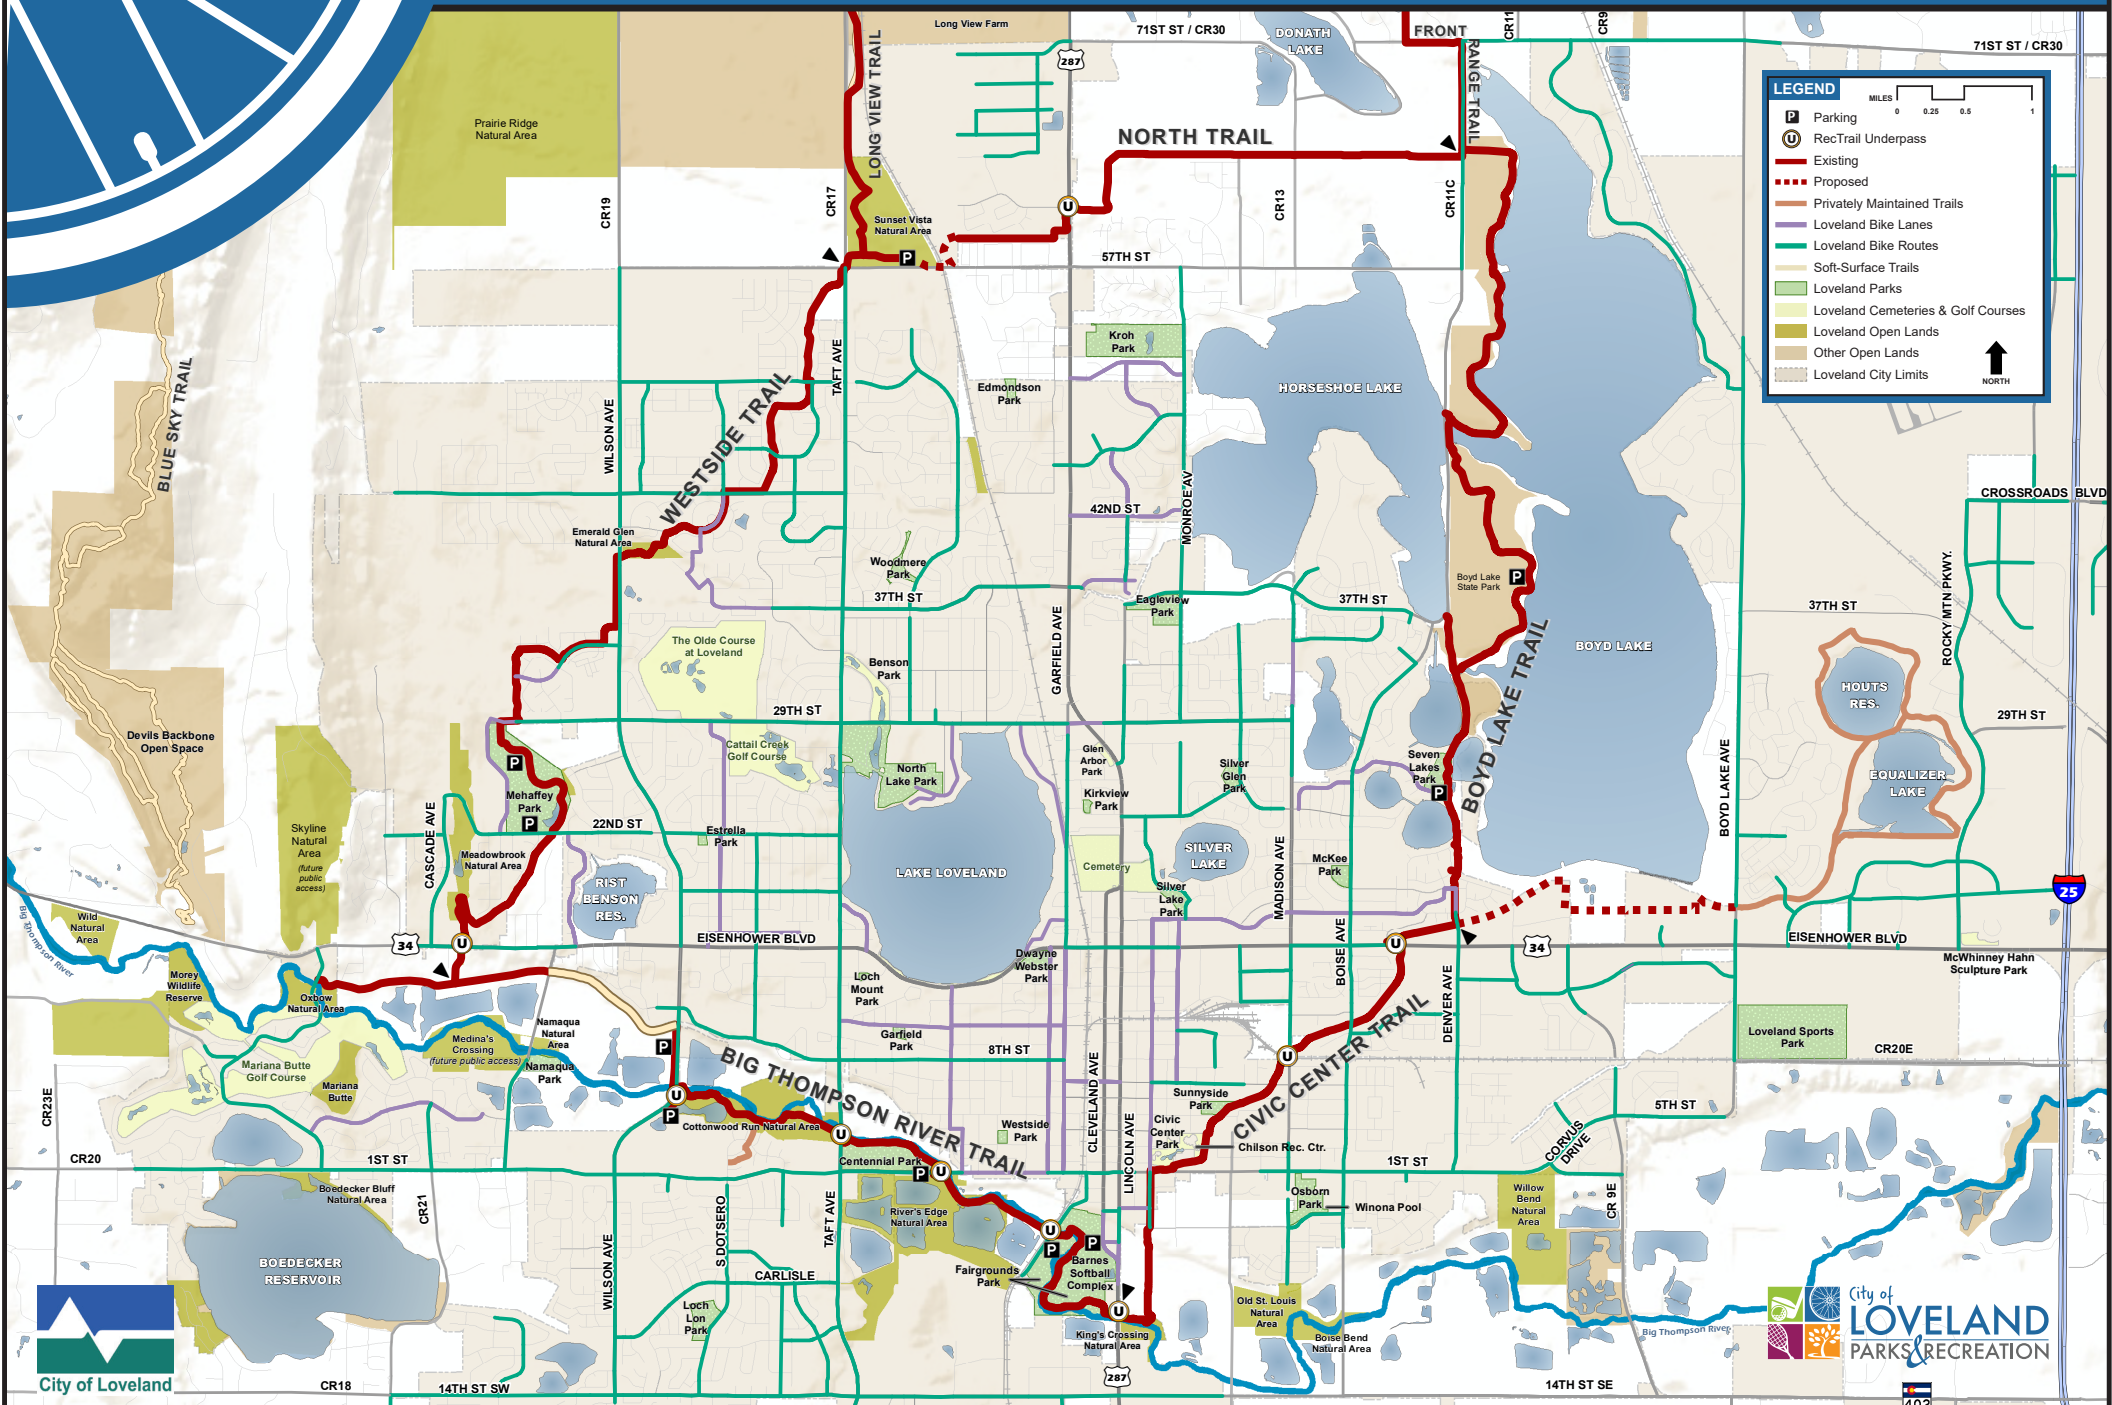

Recreation Trail & Bikeways Map

LEGEND

MILES 0 0.25 0.5 1

- Parking
- RecTrail Underpass
- Existing
- Proposed
- Privately Maintained Trails
- Loveland Bike Lanes
- Loveland Bike Routes
- Soft-Surface Trails
- Loveland Parks
- Loveland Cemeteries & Golf Courses
- Loveland Open Lands
- Other Open Lands
- Loveland City Limits

NORTH