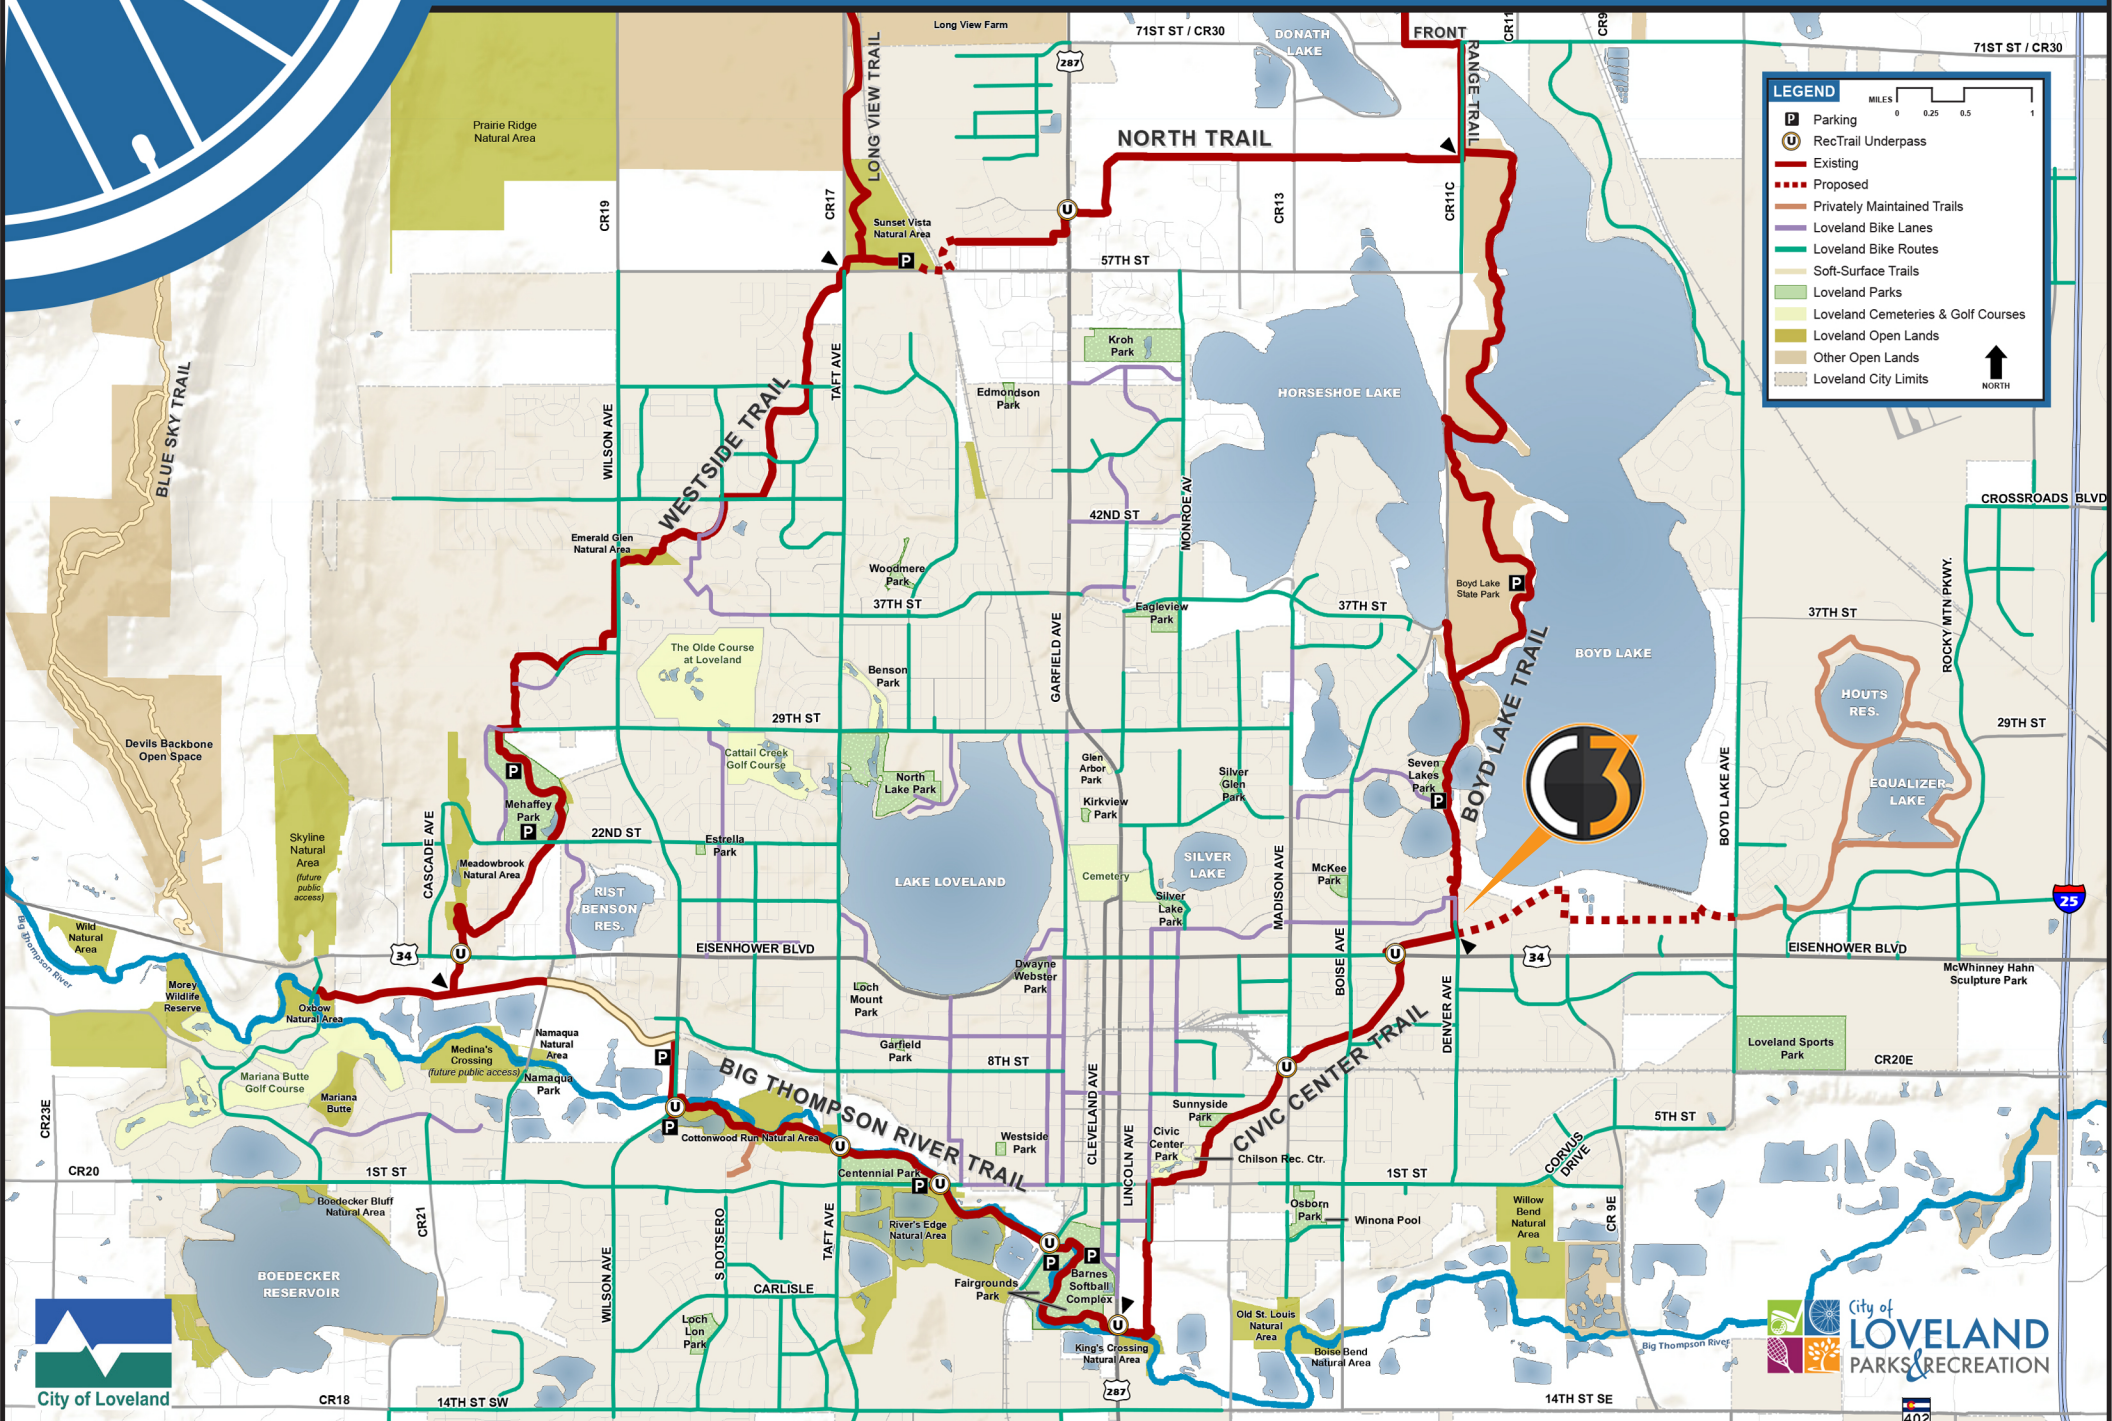

Recreation Trail & Bikeways Map

LEGEND

- Parking
- RecTrail Underpass
- Existing
- Proposed
- Privately Maintained Trails
- Loveland Bike Lanes
- Loveland Bike Routes
- Soft-Surface Trails
- Loveland Cemeteries & Golf Courses
- Loveland Open Lands
- Other Open Lands
- Loveland City Limits

MILES 0 0.25 0.5 1

NORTH ↑