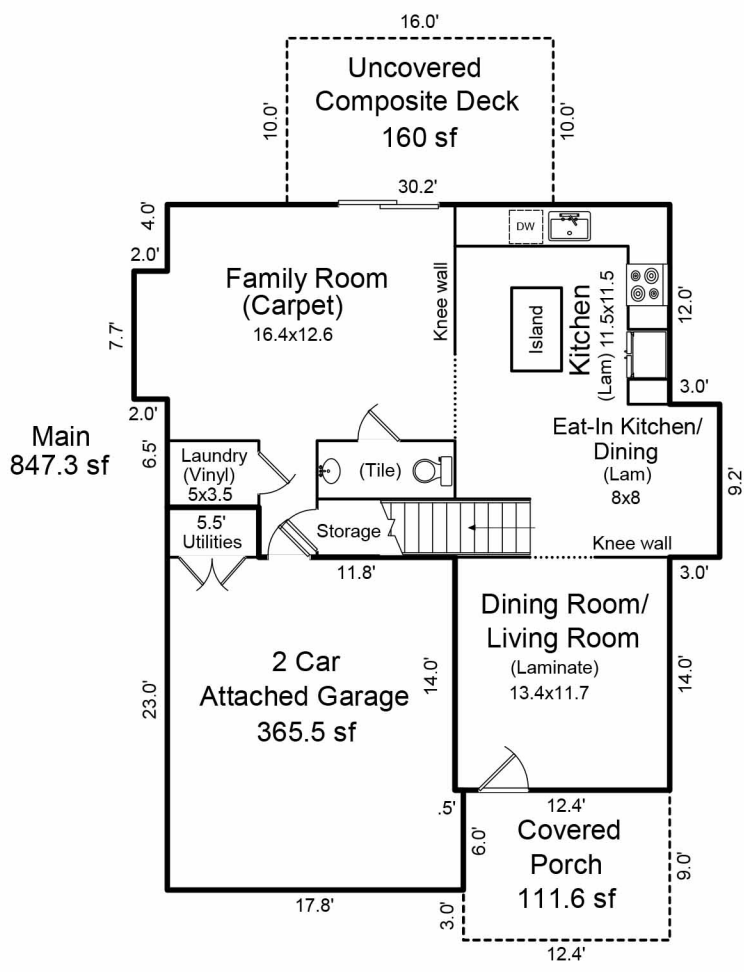

BUILDING SKETCH

5218 Ravenswood Ln
 Johnstown, CO 80534
 Total SF: 1884
 Total Finished SF: 1884
 Main Level SF: 847
 Upper Level SF: 1037
 Finished w/o Basement SF: 1884
 Total Basement: 0
 Finished Basement: 0%