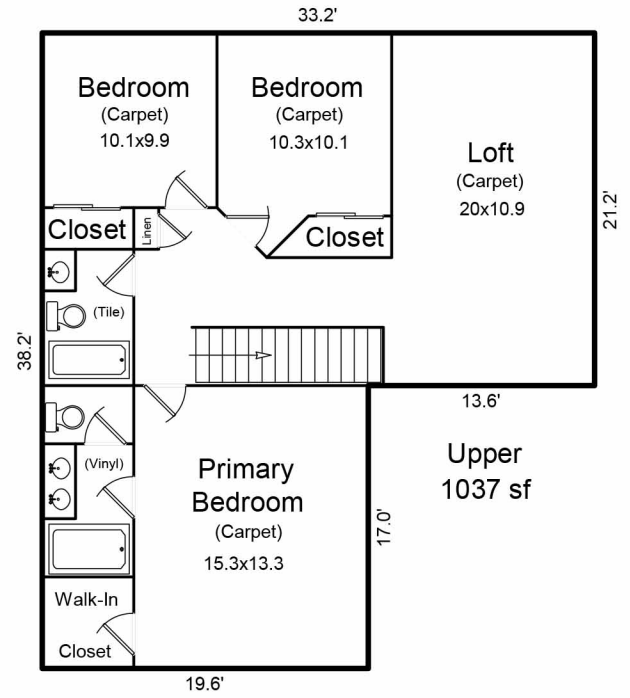

BUILDING SKETCH

5218 Ravenswood Ln
 Johnstown, CO 80534
 Total SF: 1884
 Total Finished SF: 1884
 Main Level SF: 847
 Upper Level SF: 1037
 Finished w/o Basement SF: 1884
 Total Basement: 0
 Finished Basement: 0%